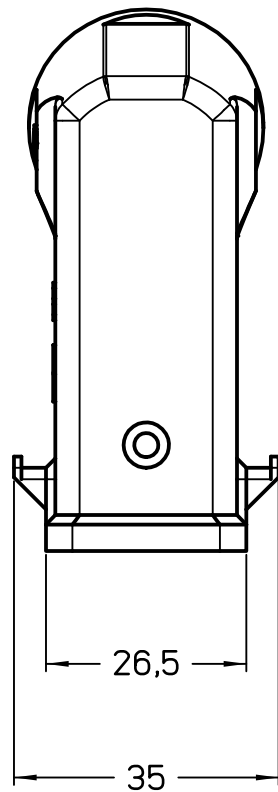

1

2

A

A

Diritti riservati All rights reserved

B

B

C

C

REV. DATE SIGNATURE

Dimensions
in mm

Simplified representation with dimensions without tolerance

Original Size A4

Date 27/11/23

Sign. G. Renna

MKGH VA25

Angled insulating hood, M25 cable entry, with 2 pegs,
with glued gasket, HYGIENIC

Scale
1:1

1

2