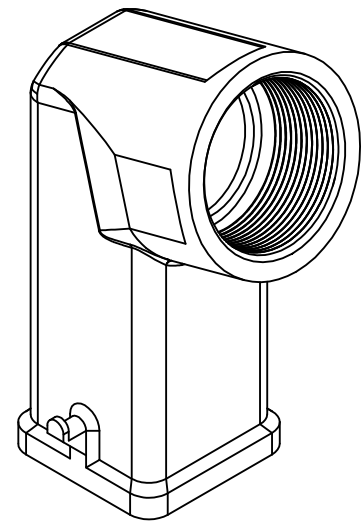

1

2

A

A

Diritti riservati All rights reserved

B