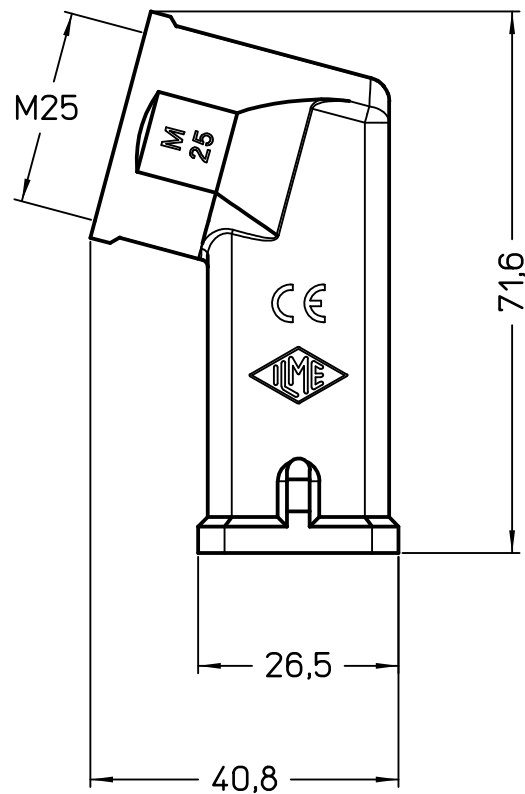

1

2

A

A

Diritti riservati All rights reserved

B

B

C

C

REV. DATE SIGNATURE

Dimensions
in mm

Simplified representation with dimensions without tolerance

Original Size A4

Date 27/11/23

Sign. G. Renna

MKGH VA25

Angled insulating hood, M25 cable entry, with 2 pegs,
with glued gasket, HYGIENIC

Scale
1:1

1

2